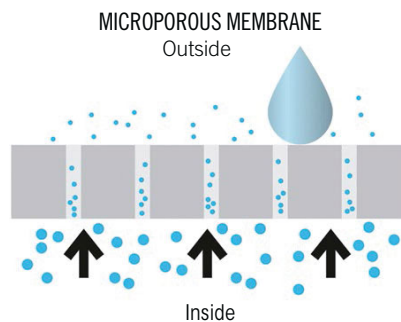

## COMPARISON OF WATER VAPOUR TRANSPORT

A membrane is waterproof if it can resist a pressure of

1,300 mm

Sympatex membrane is extremely waterproof since it can resist over

45,000 mm