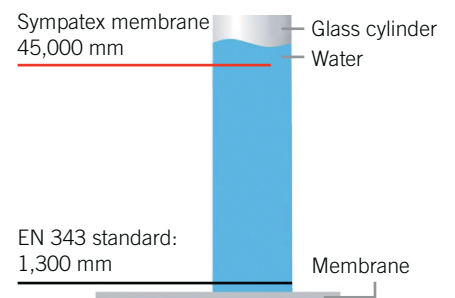

## COMPARISON OF WATER VAPOUR TRANSPORT

A membrane is waterproof if it can resist a pressure of

1,300 mm

Sympatex membrane is extremely waterproof since it can resist over

45,000 mm