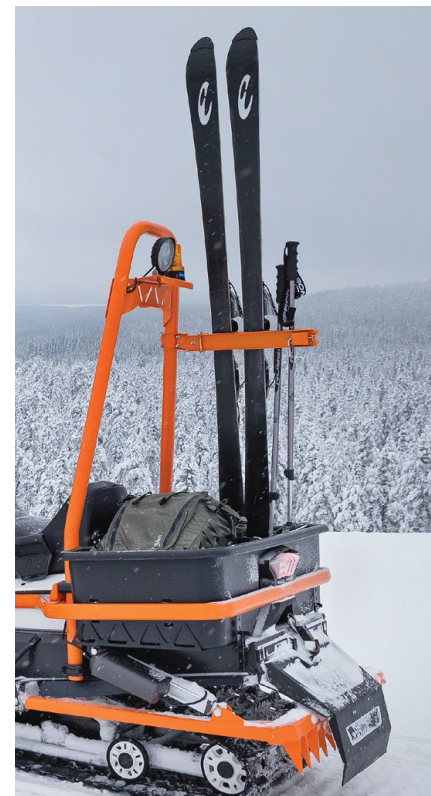

SKI/SNOWBOARD RACK

860200756

Rack for two pairs of skis and a snowboard.