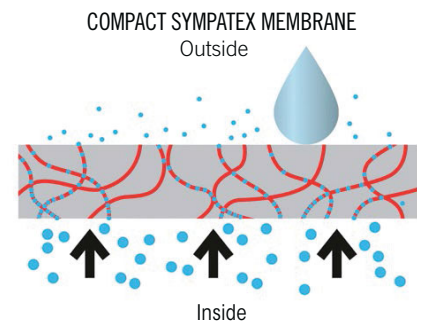

## COMPARISON OF WATER VAPOUR TRANSPORT

A membrane is waterproof if it can resist a pressure of

1,300 mm

Sympatex membrane is extremely waterproof since it can resist over

45,000 mm