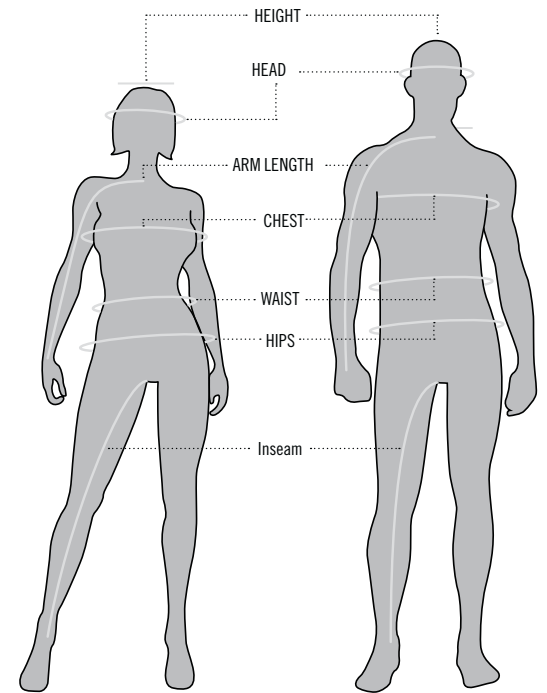

HOW TO MEASURE

- For best results, have someone else take measurements.
- Measure body in underwear.
- Tape must be snug but not tight.
- If measurements fall between two sizes, order the larger size.

SIZING CHART

Men's									
	XS	S	M	L	XL	2XL	3XL	4XL	5XL
Chest	84 - 89	89 - 94	94 - 102	102 - 112	112 - 122	122 - 132	132 - 142	142 - 150	150 - 160
Waist	69 - 74	74 - 79	79 - 86	86 - 97	97 - 107	107 - 117	117 - 127	127 - 135	135 - 158
Hips (Seat)	84 - 89	89 - 94	94 - 102	102 - 112	112 - 122	122 - 132	132 - 142	142 - 150	150 - 173
Arm Length	76 - 79	79 - 81	81 - 84	84 - 86	86 - 89	89	89 - 91	91	91
Inseam	79 - 81	81	81	81	81	81	81 - 83	83 - 84	84

Ladies'							
	XS	S	M	L	XL	2XL	3XL
Chest	81 - 86	86 - 91	91 - 97	97 - 107	107 - 114	114 - 124	124 - 134
Waist	61 - 66	66 - 71	71 - 76	76 - 86	86 - 94	94 - 104	104 - 114
Hips (Seat)	86 - 91	91 - 97	97 - 102	102 - 112	112 - 119	119 - 132	132 - 140
Arm Length	79	79 - 81	81	81 - 84	84	84 - 86	86
Inseam	76	76	76	76	76	76	76

Kids & Teen											
	2	3	4	5	6	7	8	10	12	14	16
Height	0.92	1	1	1.16	1.24	1.28	1.37	1.46	1.56	1.58	1.68
Chest	53	56	58	61	64	66	69	72	76	80	84
Waist	51	52	53	55	56	57	58	61	64	66	69
Hips (Seat)	53	56	58	61	64	66	69	72	76	80	84
Arm Length	39	43	47	51	55	58	62	72	76	80	84
Inseam	34	39	44	50	53	58	62	67	71	75	79

Gloves	Measure Palm Width						
	XS	S	M	L	XL	2XL	3XL
Men							
cm	7½	8	9	10	11½	13	14
Ladies							
cm	6	7	8	9	10	11½	-

Helmets							
	XS	S	M	L	XL	2XL	3XL
Hat Size	6⅝ - 6¾	6⅞ - 7	7⅛ - 7¼	7⅜ - 7½	7⅝ - 7¾	7⅞ - 8	8⅛ - 8¼
Head (cm)	53 - 54	55 - 56	57 - 58	59 - 60	61 - 62	63 - 64	65 - 66