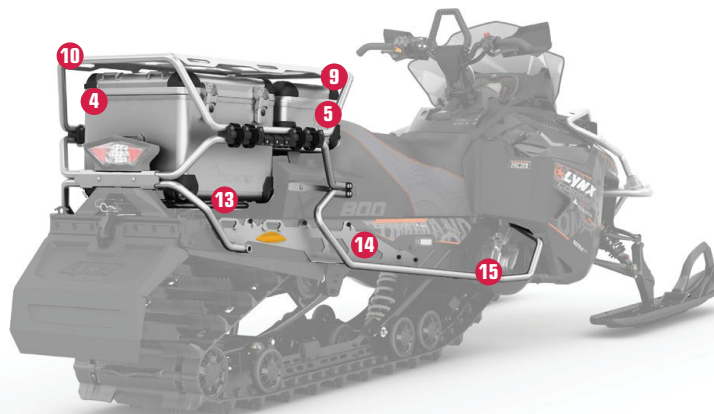

18 WINDSHIELD BAG (Not illustrated)

619530010

HILLEBERG JANNU TENT

619590232

HILLEBERG SAIVO TENT

619590233