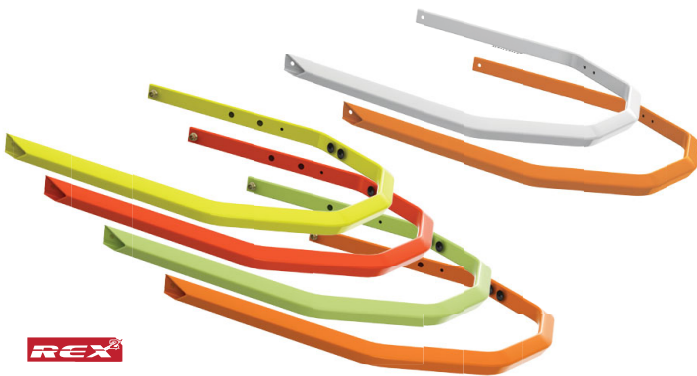

FRONT BUMPERS

FRONT BUMPER

Lava Red: 860201171

White: 860201170

Orange Crush: 860201168

Black: 502007176

Fusion Red: 860201172

Manta Green: 860201173

Race Orange: 860201174